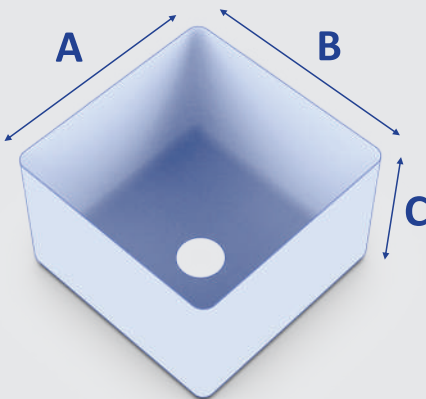

Bench Top and Tap not included

DOM-DB-ID

Thickness	1.2mm
Waste	90mm Basket Waste
Material	#304 Stainless Steel Satin
Price	\$ 2,913 Inc. GST

DOM-DB-ID-ICD

Thickness	1.2mm
Waste	90mm Basket Waste
Material	#304 Stainless Steel Satin
Price	\$ 3,153 Inc. GST

Bench Top and Tap not included

Sinks - Standard sizes available

A	B	C
350	300	300
400	350	300
400	400	300
450	300	300
350	450	300
450	400	300
450	450	300
530	380	300
550	380	300

* Based on standard sink sizes, not custom sizing